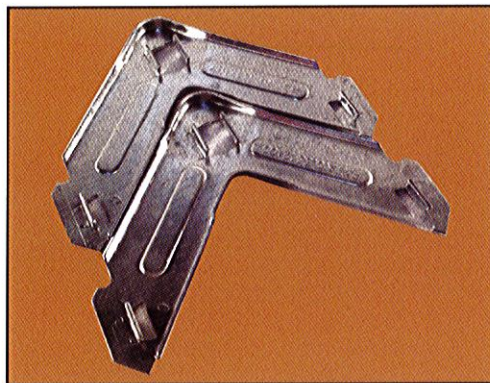

BULLOCK WA P/L

34 Industry Street,
MALAGA WA 6062
P:9248 1633 F:9248 1733
reception@bullockwa.com.au

Cornermatic TDC Corner
Product Code # 1239