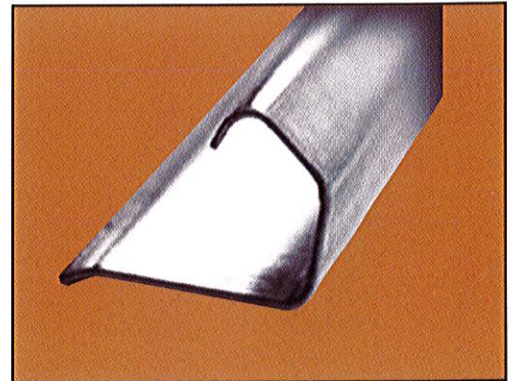

Cornermatic TDF Corner
Product Code # 1240

Stainless Steel J-Cleat
Product Code # 1229/4

For Further Information
Please Contact your
Local Representative or
Visit our Website.
www.bullockmfg.com.au