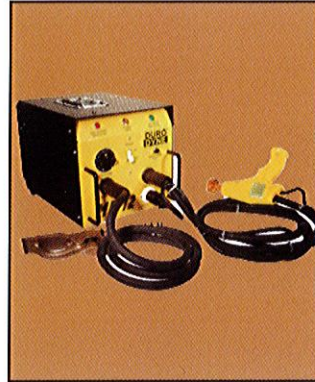

BULLOCK

DUCT HARDWARE

INSULATION ACCESSORIES

PBF-510 Pinspotter
Product Code #PBF510

MF-12 Pinspotter
Product Code #MF12

Duro-dyne weld rib pin
Sizing from 0.5" to 4"
Gold Seal prevents arcing

KCD CD1000
CD1000 Welder
Product Code #1300