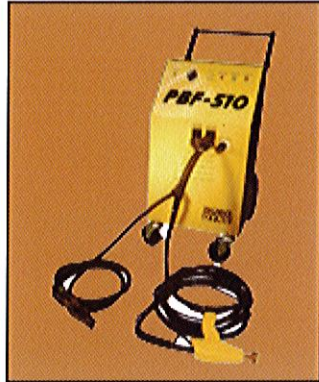

TDF Tape

18 x 5 14m
Product Code #1246

Zinc Plated Mild Steel Round Plain Rod

R1 - 5/16" x 12' Product Code #6525
R2 - 1/2" x 12' Product Code #6526
R3 - 3/8" x 12' Product Code #6529
R4 - 10mm x 12' Product Code #6571
R5 - 10mm x 12' Product Code #6572

Stainless Steel (304) Round Plain Rod

8mm x 12' Product Code #6575
12.7mm x 12' Product Code #6576

For Further Information
Please Contact your
Local Representative or
Visit our Website.

www.bullockmfg.com.au

BULLOCK

DUCT HARDWARE

INSULATION ACCESSORIES

PBF-510 Pinspotter
Product Code #PBF510

MF-12 Pinspotter
Product Code #MF12

Duro-dyne weld rib pin
Sizing from 0.5" to 4"
Gold Seal prevents arcing

KCD CD1000
CD1000 Welder
Product Code #1300