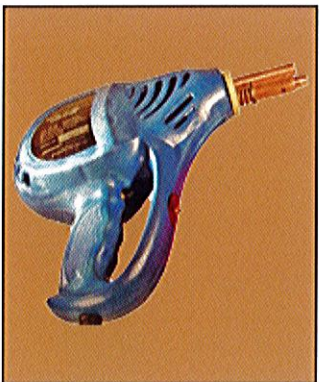

LF2000 Hand Held Pinspotter
Product Code #LF2000