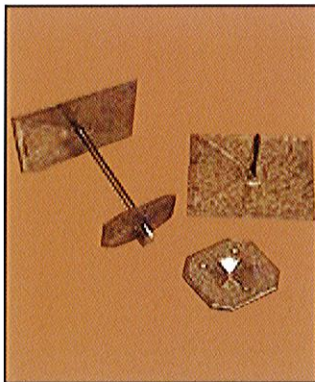

BULLOCK

DUCT HARDWARE

INSULATION ACCESSORIES

PBF-510 Pinspotter
Product Code #PBF510

MF-12 Pinspotter
Product Code #MF12

Duro-dyne weld rib pin
Sizing from 0.5" to 4"
Gold Seal prevents arcing

KCD CD1000
CD1000 Welder
Product Code #1300

.105 KCD CD pin
To suit CD1000 type weld guns
Sizing from 0.5" to 4.25"

.105 Speed Clip
To suit KCD CD1000 type weld gun
Product Code #1316

LF2000 Hand Held Pinspotter
Product Code #LF2000

Self Adhesive Insulation Pins
Self adhesive insulation pins with speed clips.
Product size and code
1 1/4" #1380
2 1/4" #1381